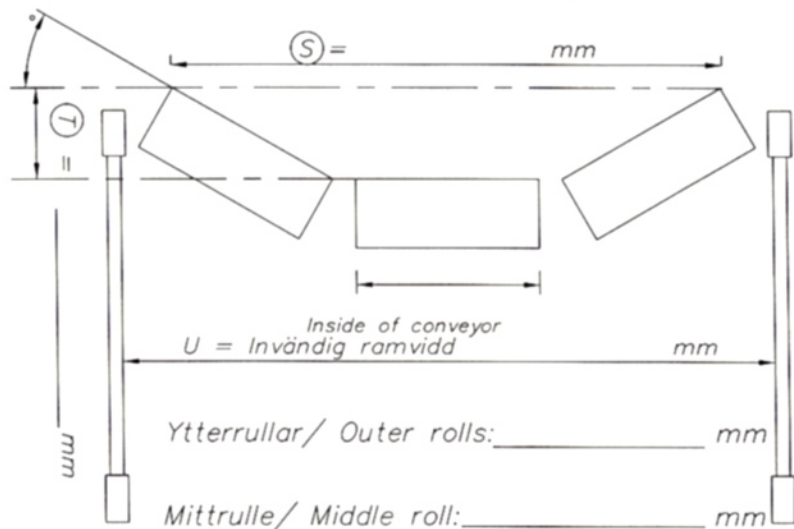

Transportör/ Conveyor belt: \_\_\_\_\_

Bandbredd/ Belt width: \_\_\_\_\_ mm

Lutning, band/ Slope, conveyor: \_\_\_\_\_

Kapacitet/ Capacity t/h: \_\_\_\_\_

Bandhastighet/ Belt speed m/s: \_\_\_\_\_

Avstånd över- underpart band:  
Distance over- underside of belt: \_\_\_\_\_ mm